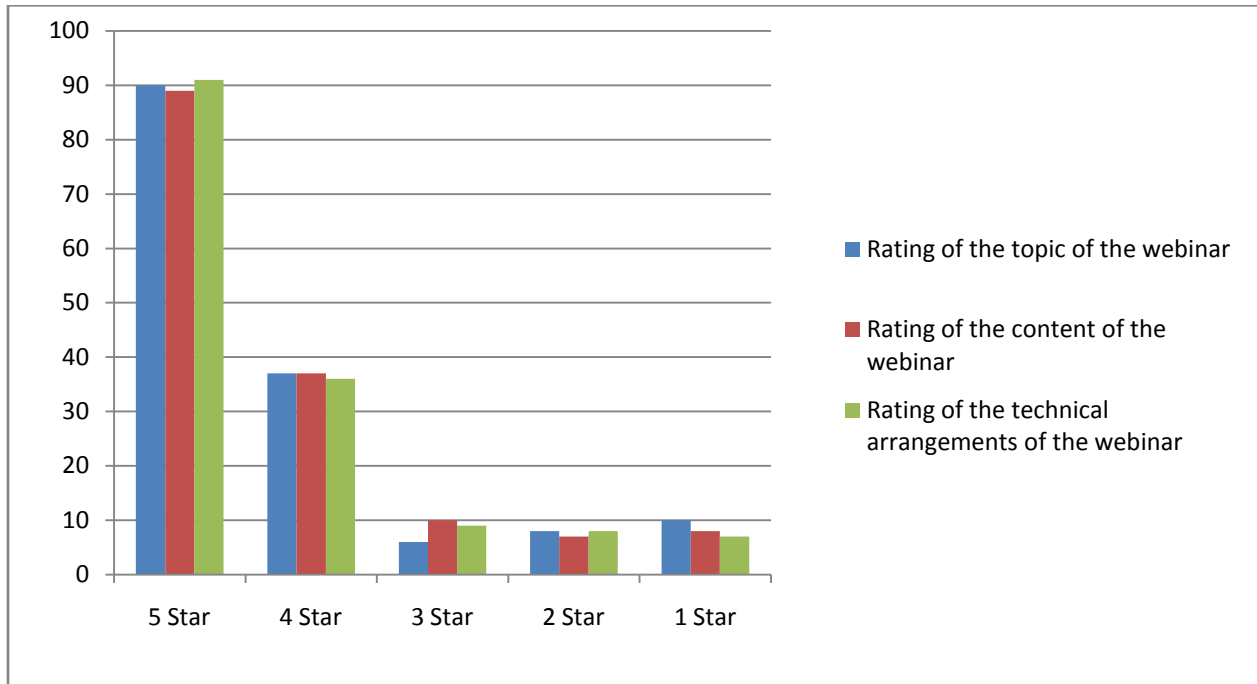

III) FEEDBACK/ outcome of the Webinar: (brief write up)